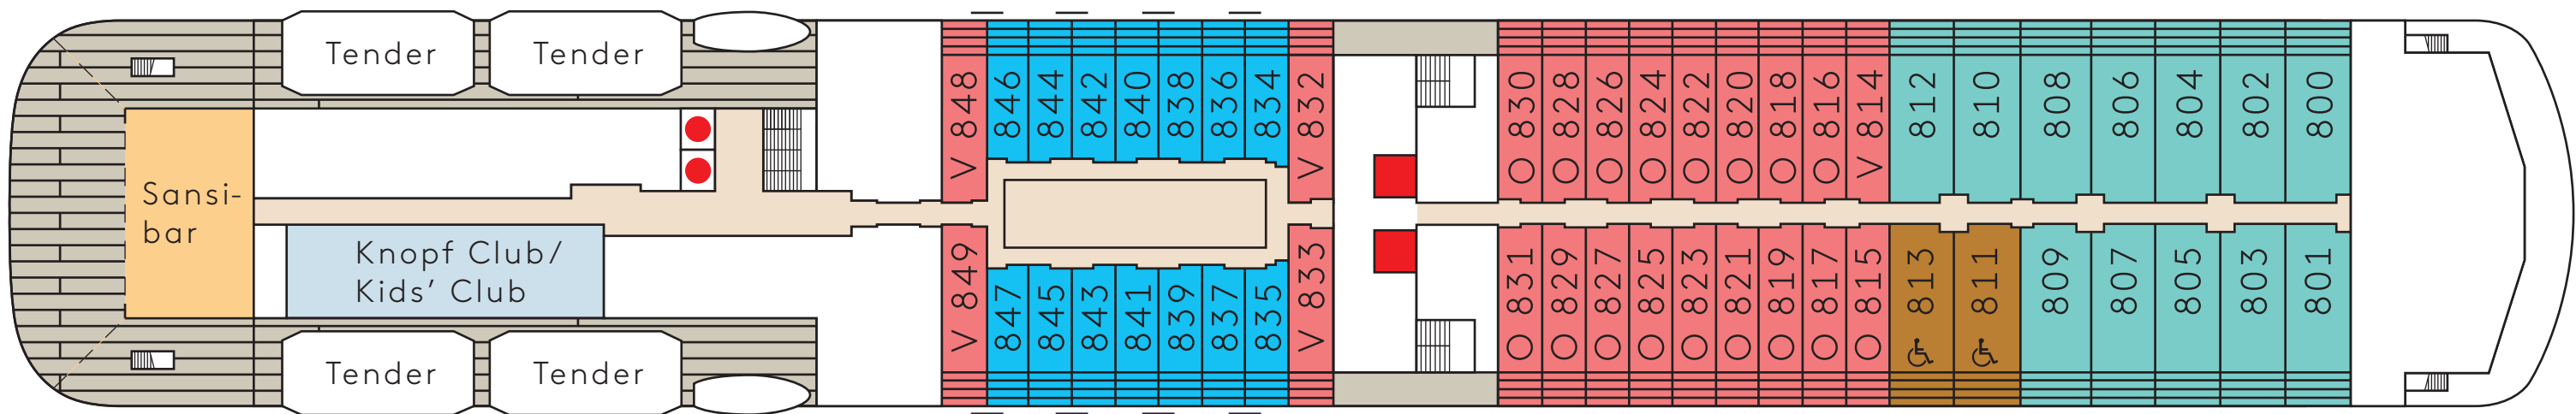

Deck 10

Deck 9

Deck 8

Deck 7

*The suites 762-769 underneath the Sansibar may be subject to a slight noise disturbance as a result of the entertainment programme.

Deck 6

Deck 5

*The suites 501-513 (odd numbers) above the Club 2 may be subject to a slight noise disturbance as a result of the entertainment programme.

Deck 4

The tender stations are to be found on Deck 3.

● Lift ■ Glas Lift

V = Veranda Suite, O = Ocean Suite □ Non-public Area ■ Restaurants and Bars ■ Entertainment Area