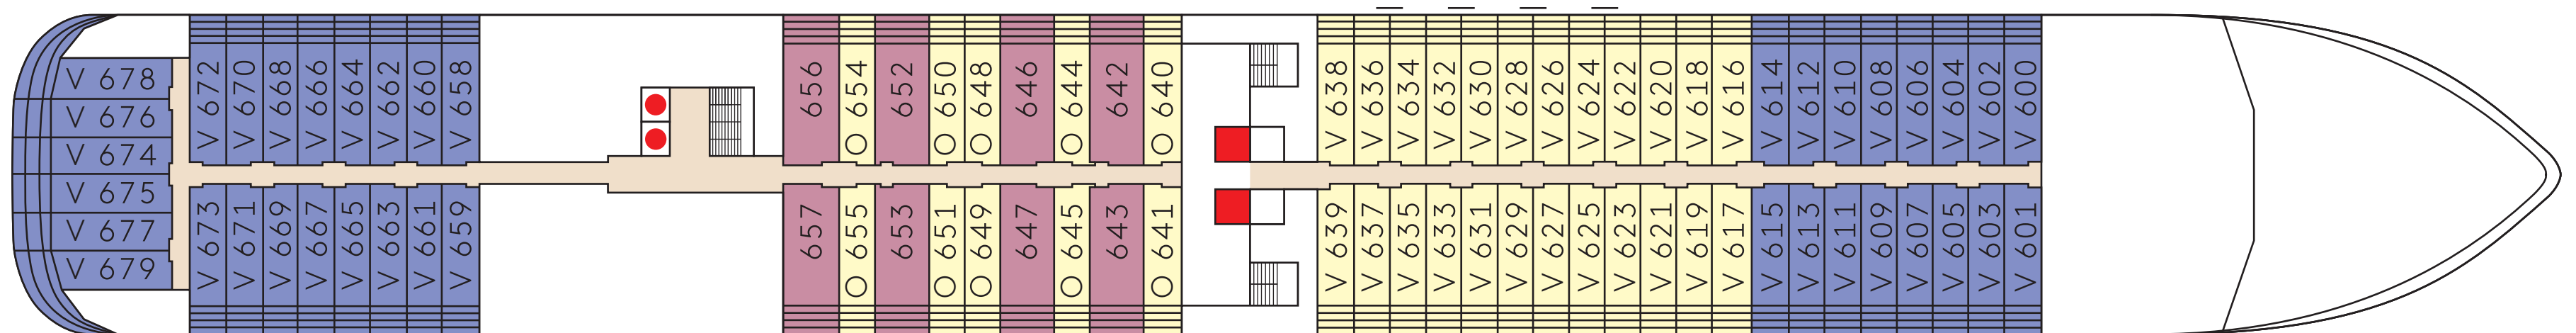

Deck 10

Deck 9

Deck 8

Deck 7

*The suites 762-769 underneath the Sansibar may be subject to a slight noise disturbance as a result of the entertainment programme.

Deck 6

Deck 5

*The suites 501-513 (odd numbers) above the Club 2 may be subject to a slight noise disturbance as a result of the entertainment programme.

Deck 4

The tender stations are to be found on Deck 3.

● Lift ■ Glas Lift

V = Veranda Suite, O = Ocean Suite □ Non-public Area ■ Restaurants and Bars ■ Entertainment Area