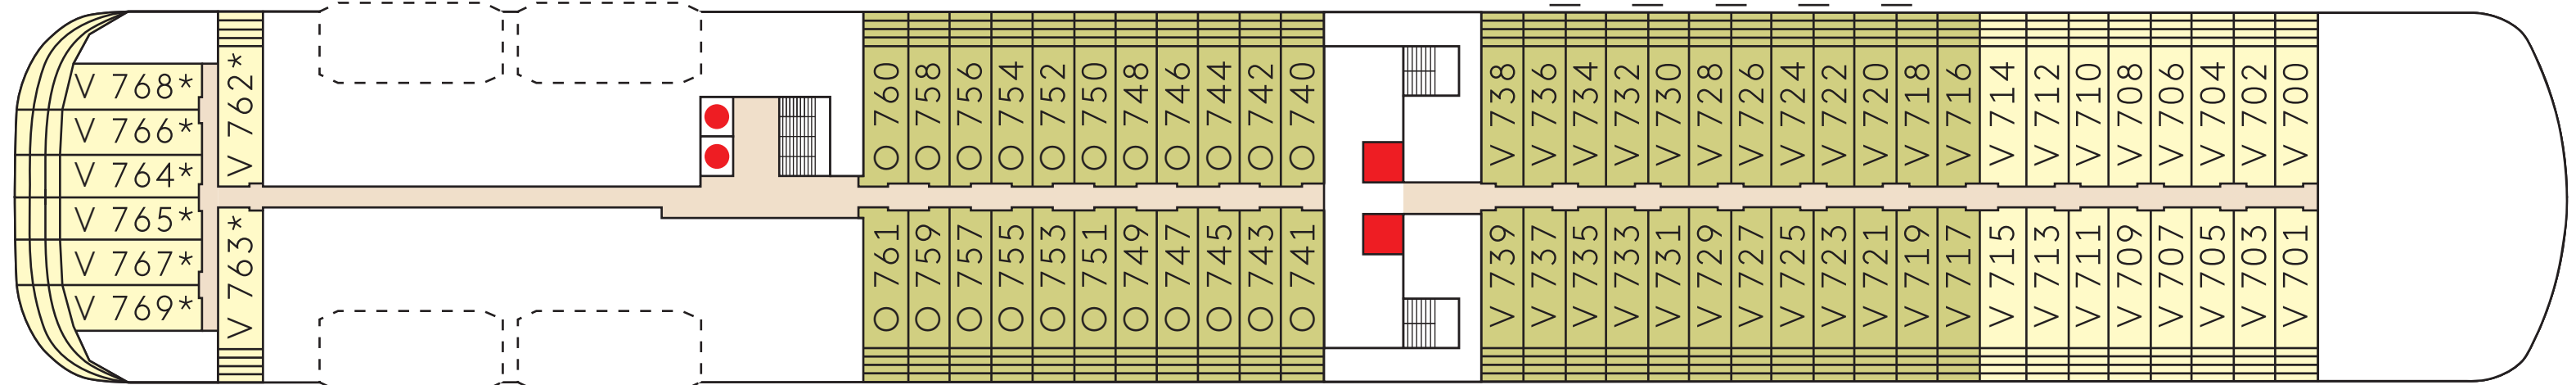

Deck 10

Deck 9

Deck 8

Deck 7

*The suites 762-769 underneath the Sansibar may be subject to a slight noise disturbance as a result of the entertainment programme.

Deck 6

Deck 5

*The suites 501-513 (odd numbers) above the Club 2 may be subject to a slight noise disturbance as a result of the entertainment programme.

Deck 4

The tender stations are to be found on Deck 3.

● Lift ■ Glas Lift

V = Veranda Suite, O = Ocean Suite □ Non-public Area ■ Restaurants and Bars ■ Entertainment Area