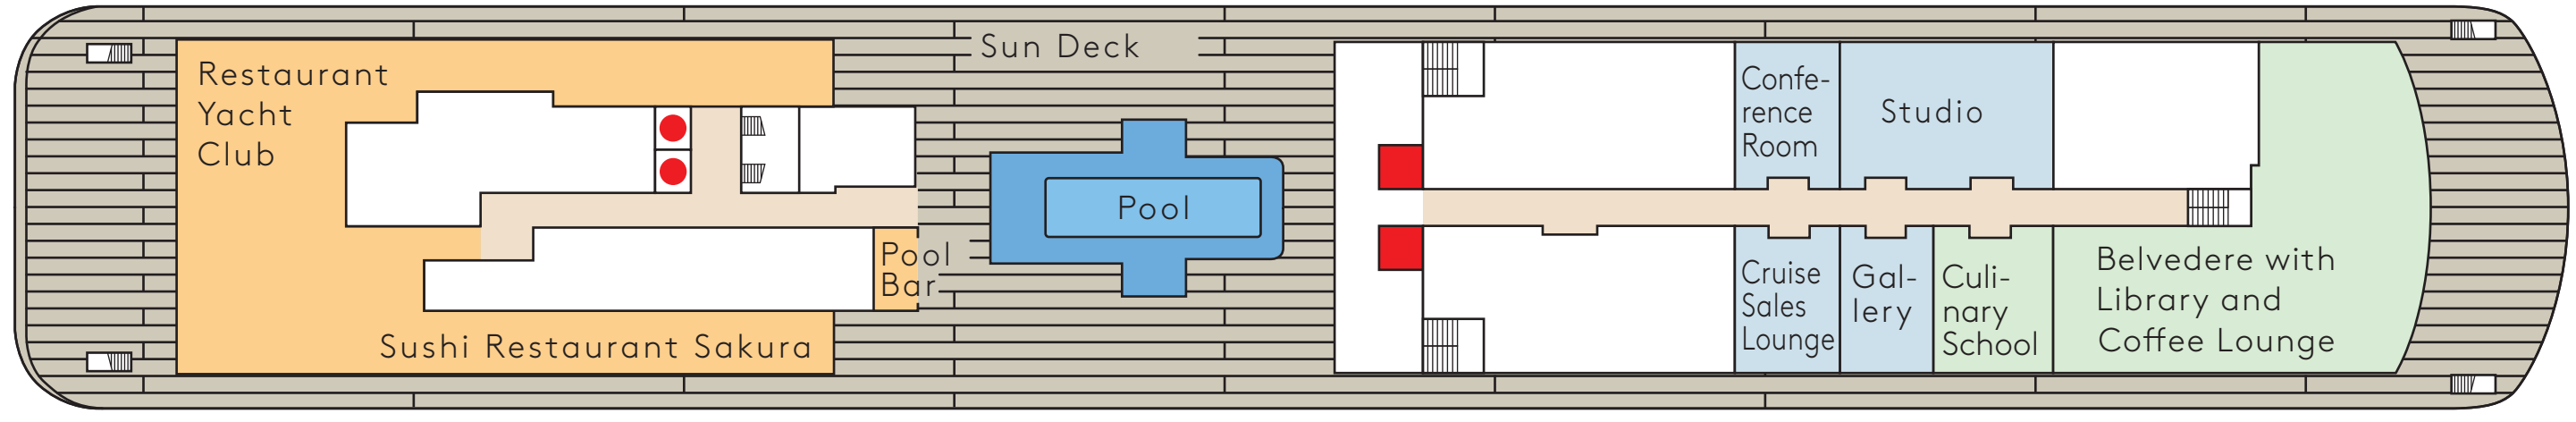

Deck 10

Deck 9

Deck 8

Deck 7

*The suites 762-769 underneath the Sansibar may be subject to a slight noise disturbance as a result of the entertainment programme.

Deck 6

Deck 5

*The suites 501-513 (odd numbers) above the Club 2 may be subject to a slight noise disturbance as a result of the entertainment programme.

Deck 4

The tender stations are to be found on Deck 3.

● Lift ■ Glas Lift

V = Veranda Suite, O = Ocean Suite □ Non-public Area ■ Restaurants and Bars ■ Entertainment Area