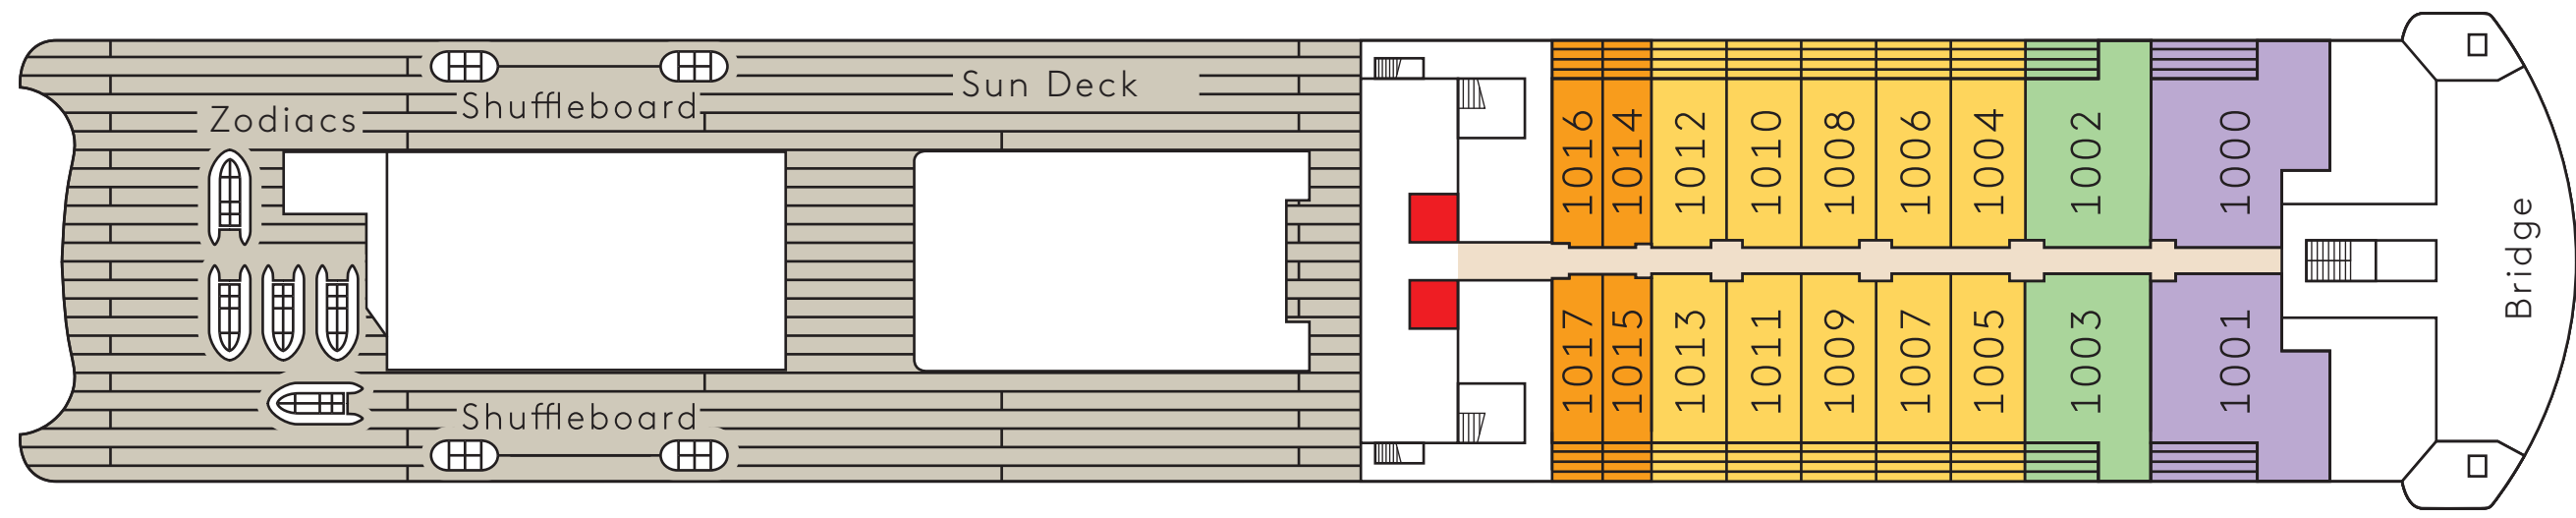

Deck 10

Deck 9

Deck 8

Deck 7

*The suites 762-769 underneath the Sansibar may be subject to a slight noise disturbance as a result of the entertainment programme.

Deck 6

Deck 5

*The suites 501-513 (odd numbers) above the Club 2 may be subject to a slight noise disturbance as a result of the entertainment programme.

Deck 4

The tender stations are to be found on Deck 3.

● Lift ■ Glas Lift

V = Veranda Suite, O = Ocean Suite □ Non-public Area ■ Restaurants and Bars ■ Entertainment Area