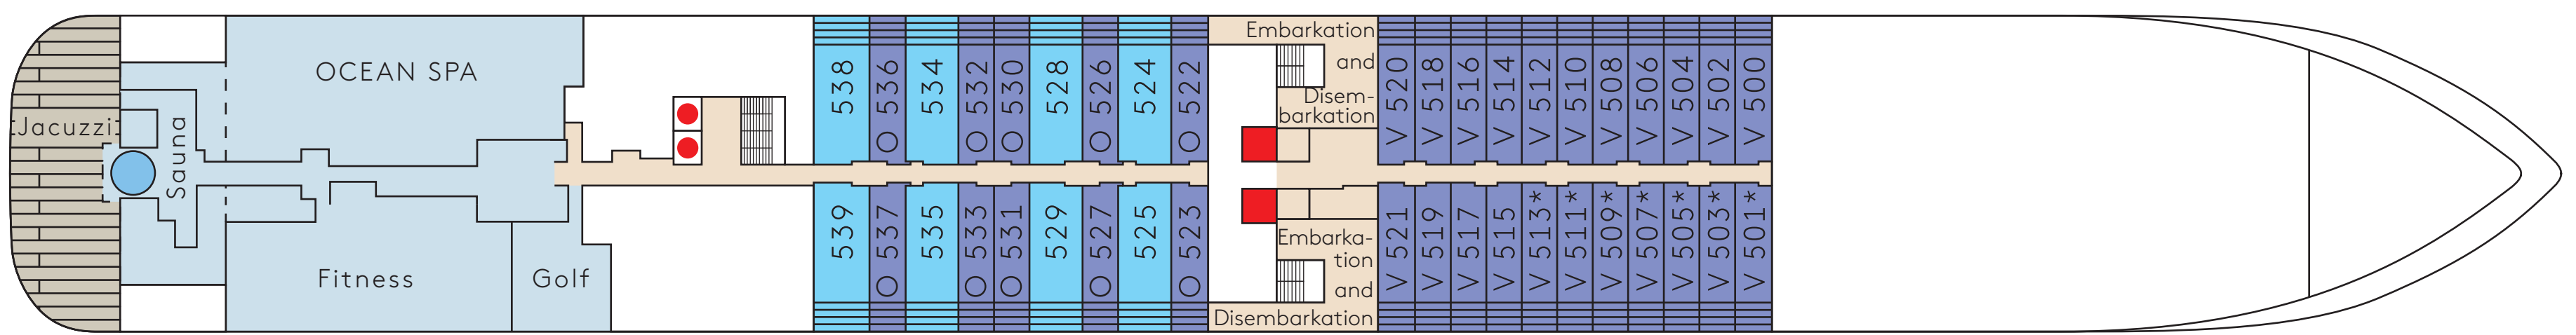

Deck 10

Deck 9

Deck 8

Deck 7

*The suites 762-769 underneath the Sansibar may be subject to a slight noise disturbance as a result of the entertainment programme.

Deck 6

Deck 5

*The suites 501-513 (odd numbers) above the Club 2 may be subject to a slight noise disturbance as a result of the entertainment programme.

Deck 4

The tender stations are to be found on Deck 3.

● Lift ■ Glas Lift

V = Veranda Suite, O = Ocean Suite □ Non-public Area ■ Restaurants and Bars ■ Entertainment Area